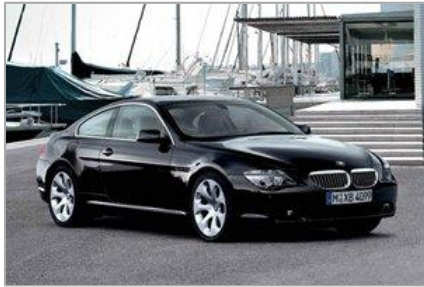

BMW 6 Series Coupe 630i (A)

Information

Built in	: Germany
Listed Price	: \$306,800
Road Tax	: \$2,380 /yr
OMV	: \$64,700
Distributor	: Performance Motors
Hotline	: 63190100
Overall Rating	: <i>No Ratings yet</i>