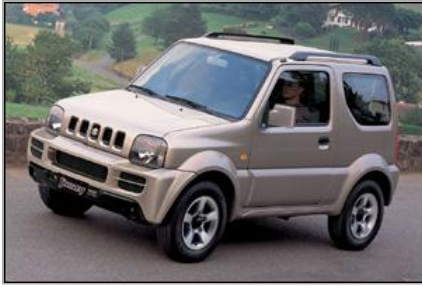

Suzuki Jimny 1.3 (A)

Information

Built in	: Japan
Listed Price	: \$53,500
Road Tax	: \$584 /yr
OMV	: \$11,746
Distributor	: Champion Motors
Hotline	: 66311118
Overall Rating	: ★★★★★

Specifications

Engine & Transmission