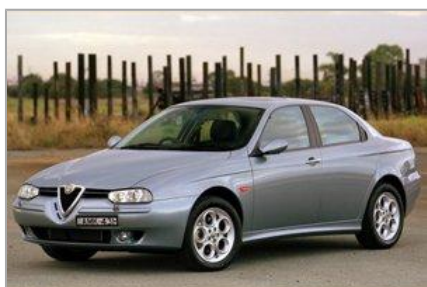

Alfa Romeo 156 2.0 JTS (A)

Information

Built in	: Italy
Listed Price	: \$118,800
Road Tax	: \$1,176 /yr
OMV	: \$30,200
Distributor	: Red Rock & Rosso Motor
Hotline	: 67504733
Overall Rating	: <i>No Ratings yet</i>

Specifications

Engine & Transmission

Engine Capacity	1,970 cc
Engine Type	4-cylinders 16-valves DOHC
Fuel Type	Petrol
Drive Type	Front-wheel drive
Transmission	5-speed (A)

Performance

Power	123 kW (165 bhp)
Torque	206 Nm
Acceleration	Unknown
Top Speed	220 km/h
Fuel Consumption	11.6 km/L
CO2 Emission	Unknown