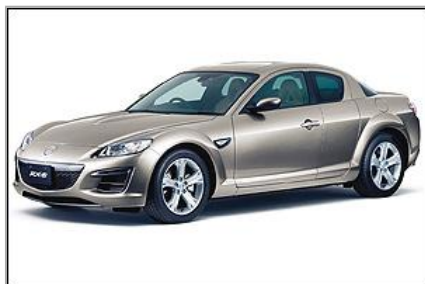

Mazda RX-8 1.3 (A)

Information

Built in	: Japan
Listed Price	: POA
Road Tax	: $572 /yr
OMV	: $38,600
Distributor	: Trans Eurokars (Mazda)
Hotline	: 66036118 / 63958888
Overall Rating	: ★★★★★☆

Specifications

Engine & Transmission

Engine Capacity	1,308 cc
Engine Type	Renesis twin rotary water cooled
Fuel Type	Petrol
Drive Type	Rear-wheel drive
Transmission	6-speed (A)

Performance

Power	160 kW (215 bhp)
Torque	211 Nm
Acceleration	9.7s (0-100 km/h)
Top Speed	200 km/h
Fuel Consumption	8.3 km/L
CO2 Emission	Unknown

Measurements

Vehicle Type	Sports
Seating Capacity	Unknown
Dimensions (L x W x H)	(4470 x 1770 x 1340) mm
Wheelbase	2,700 mm
Min Turning Radius	5,300 mm
Kerb Weight	1,403 kg
Fuel Tank Capacity	65 L
Boot/Cargo Capacity	Unknown

Suspension, Brakes & Wheels

Suspension (Front)	Double wishbone
Suspension (Rear)	Multi-link
Brakes (Front)	Ventilated disc
Brakes (Rear)	Ventilated disc
Rim Size	18"

Features

Lighting

Head Lights	HID
Daytime Running Lights	✗
Auto Head Lights	✗

Exterior

Electric Folding Side Mirrors	✗
Rain Sensing Wipers	✗

Interior

Multi-function Steering Wheel	✓
Paddle Shifters	✓
Keyless Entry	✗
Keyless Engine Start	✗
Multi-zone Aircon	unknown
Rear Aircon	✗

Comfort & Convenience

Driver's Electric Seat	✓
Knockdown Rear Seats	✗
Electric Tailgate	✗
Sunroof/Moonroof/Panoramic Roof	✓