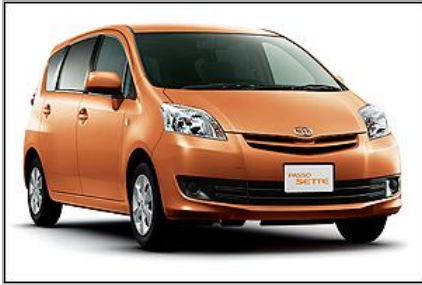

Toyota Passo Sette 1.5 X (A) (Parallel Imported)

Information

Built in	: Japan
Listed Price	: \$175,000
Road Tax	: \$682 /yr
OMV	: -
Distributor	: Parallel Importers
Hotline	: -
Overall Rating	: ★★★★★

Specifications

Engine & Transmission

Engine Capacity	1,495 cc
Engine Type	4-cylinders in-line DOHC VVT-i
Fuel Type	Petrol
Drive Type	Front-wheel drive
Transmission	4-speed (A)

Performance

Power	81 kW (109 bhp)
Torque	141 Nm
Acceleration	Unknown
Top Speed	Unknown
Fuel Consumption	15.6 km/L
CO2 Emission	Unknown

Measurements

Vehicle Type	MPV
Seating Capacity	Unknown
Dimensions (L x W x H)	(4180 x 1695 x 1620) mm
Wheelbase	2,750 mm
Min Turning Radius	4,200 mm
Kerb Weight	1,190 kg
Fuel Tank Capacity	42 L
Boot/Cargo Capacity	Unknown