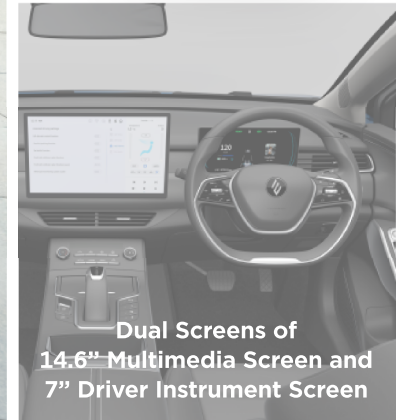

Dual Screens of 14.6" Multimedia Screen and 7" Driver Instrument Screen

| MODEL          | LIST PRICE INCLUSIVE OF COE | HARI RAYA PUASA PROMOTION* |                   |                  |                  | 4-BIDS NON- GUARANTEED COE |
|----------------|-----------------------------|----------------------------|-------------------|------------------|------------------|----------------------------|
|                |                             | FINANCE SUBSIDY            | INSURANCE SUBSIDY | TRADE-IN SUBSIDY | NEW YEAR SUBSIDY |                            |
| ELIGHT         | \$195,777                   | \$10,000                   | \$3,000           | \$15,000         | \$5,000          | \$162,777                  |
| ELIGHT Premium | \$201,777                   | \$10,000                   | \$3,000           | \$15,000         | \$5,000          | \$168,777                  |