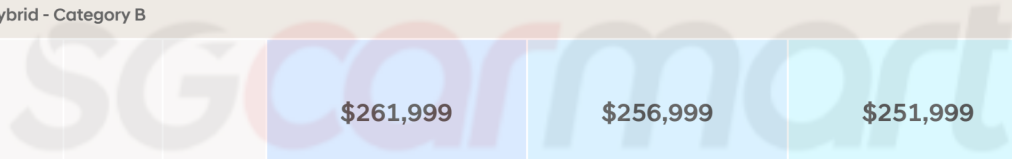

Hyundai Retail Price List

Effective from 6 April - 8 April 2026

Model	Variant	Engine Capacity	VES Banding / Fuel Consumption	List Price	VES Surcharge / (Rebate)	Trade-In Rebate	In-House Finance Rebate	In-House Insurance Rebate	3-BIDS Guaranteed Cat A COE Rebate - \$110,000 Cat B COE Rebate - \$112,000	4-BIDS Non-Guaranteed Cat A COE Rebate - \$104,000 Cat B COE Rebate - \$106,000	6-BIDS Non-Guaranteed Cat A COE Rebate - \$96,000 Cat B COE Rebate - \$98,000
Hybrid - Category A											
 AVANTE Hybrid	S	1,580 cc	B 4.7 L/100km	\$240,999	N/A	(\$45,000)	(\$3,000)	(\$2,000)	\$190,999	\$185,999	\$180,999
	Elite	1,580 cc	B 4.7 L/100km	\$246,999					\$196,999	\$191,999	\$186,999
 KONA Hybrid	S	1,580 cc	B 4.7 L/100km	\$244,999					\$194,999	\$189,999	\$184,999
	Elite	1,580 cc	B 4.7 L/100km	\$254,999					\$204,999	\$199,999	\$194,999
Hybrid - Category B											
 TUCSON Hybrid	N-Line	1,598 cc	C1 6.6 L/100km	\$314,499	\$7,500	(\$55,000)	(\$3,000)	(\$2,000)	\$261,999	\$256,999	\$251,999
 SANTA FE Hybrid	Standard	1,598 cc	C1 6.9 L/100km	\$310,499					\$257,999	\$252,999	\$247,999
	Calligraphy	1,598 cc	C1 6.9 L/100km	\$330,499					\$277,999	\$272,999	\$267,999
	Calligraphy (6-Seater)	1,598 cc	C1 6.9 L/100km	\$332,499					\$279,999	\$274,999	\$269,999