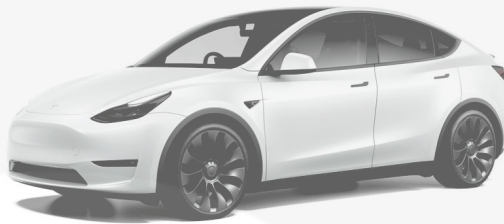

Model Y Performance

514km
Range (WLTP)

250km/h
Top Speed

3.7s
0-100 km/h

Summary	Model Y Performance Dual Motor All-Wheel Drive	$105,990
Design	Pearl White Paint	Included
	21" Überturbine Wheels	Included
	All Black Premium Interior	Included
	Five Seat Interior	Included
Features	Autopilot	Included
	Order fee	$350
	Vehicle Subtotal (Includes GST of $7,877)	$106,340
On Road Fees	Est. ARF	$117,557
	VES Rebate	-$25,000
	EV Early Adopter Incentive	-$20,000
	Net ARF Payable	$72,557
	Registration Fee	$350
	Est. Road Tax (12 months)	$5,636
	Estimated price excluding COE	$184,883

Prices shown include the standard GST rate. The information presented on this configurator is based on data available at this time. Design, specifications, price, and delivery dates are subject to change without notice and pertain specifically to vehicles delivered in Singapore.